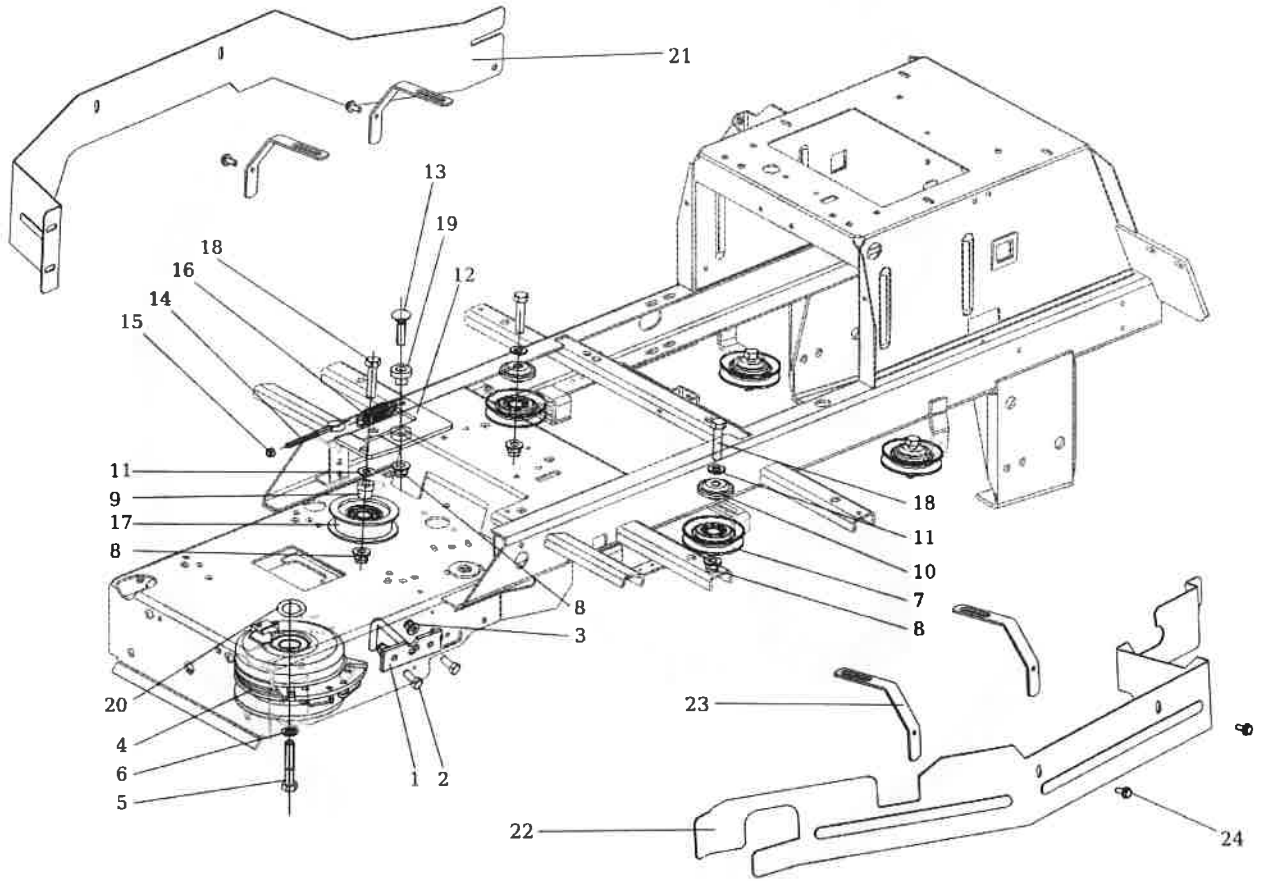

Model: KNG9A-15-0001
Group: KNJ22-15-0001

Elmgn. Clutch and pulleys NJ

SECO

INDUSTRIES

ID	Name	Item code	No.	UOM
1	Safety clamp	S532936362163	1	KS
2	Screw M8X20	N309503518	1	KS
3	Nut M 8 DIN 6926 8 Zinc	N532150290	1	KS
4	Elmag .clutch MSS-80HC	N000532010	1	KS
5	Hex. screw Unf7/16X21/410.9Z	N309579509	1	KS
6	Washer NL 11 glued Dacromet	N311219516	1	KS
7	Pulley Compensa C-00237/1	N532150824	4	KS
8	Nut M 10 DIN 6926 Zinc	N311129523	6	KS
9	Bushing	S532094214183	1	KS
10	Cover C-00693 Compensa	N532151119	4	KS
11	Washer 10.5	N311210504	3	KS
12	Holder complete	S532913322763	1	KS
13	Screw M 10x40 Zinc.	N309019529	1	KS
14	Screw M 6x80 with eye BN1006 Zinc	N309578523	1	KS
15	Nut M 6	N311129513	1	KS
16	Spring TZ 2x14x62 Zinc	N315231111	1	KS
17	Pulley plastic BBT B18 337	N532150733	1	KS
18	Screw M 10x45	N309203544	5	KS
19	Bushing	S532094214513	1	KS
20	Distance ring	S532092208583	1	KS
21	Cover right	S532085427303	1	KS
22	Cover left SJ4x4	S532085427433	1	KS
23	Holder	S532113402143	4	KS
24	SCREW M 6X16 DIN 7500D BN 3326	N309578517	9	KS