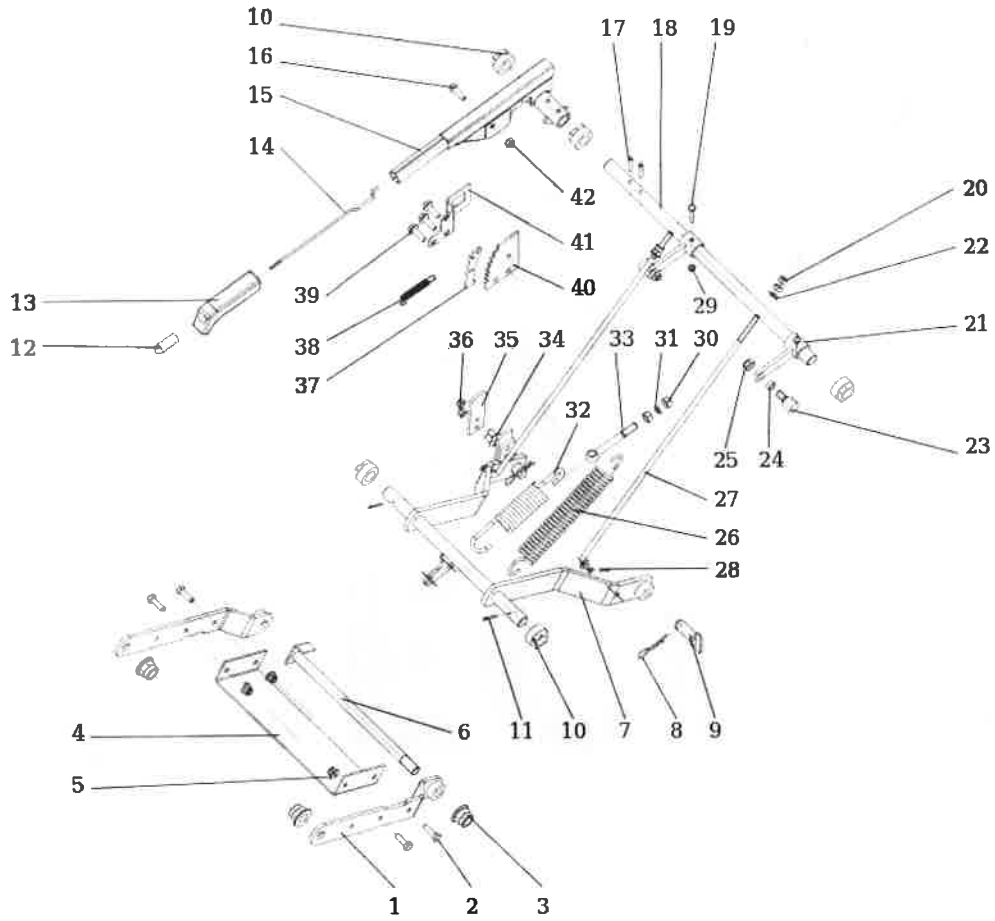

Model: KNG9A-15-0001
Group: KNJ06-10-0001

Starjet mowing lifting

SECO

INDUSTRIES

ID	Name	Item code	No.	UOM
1	Arm	S532980508223	2	KS
2	Screw M 8X25	N309503512	4	KS
3	Nut M 16 DIN 6926	N311129527	3	KS
4	Holder	S532080503673	1	KS
5	Nut M 8 DIN 6926 8 Zinc	N532150290	4	KS
6	Shaft	S532938122533	1	KS
7	Lifting arms	S532980508203	1	KS
8	Flexible spindle 0-9245-999	N315238003	2	KS
9	Pin complete	S532993462343	2	KS
10	Bushing 0-9462-201	N722643022	5	KS
11	Spindle 3.2x25	N311338517	2	KS
12	End piece 0-8025-234	N722643016	1	KS
13	Handle 0-8060-236	N532150049	1	KS
14	Connecting rod 0-8545-237	N315238034	1	KS
15	Lever complete	S532980522163	1	KS
16	Screw M 8X25	N309503512	1	KS
17	Spring pin 6X30	N315238041	2	KS
18	Shaft	S532038102853	1	KS
19	Screw M 6X35	N309501568	2	KS
20	Nut M 8	N311150503	4	KS
21	Arm complete	S532980462853	2	KS
22	Washer 8.4	N311210503	2	KS
23	Screw	S532090164473	2	KS
24	Spacer	S532195203273	2	KS
25	Nut M 10	N311129502	2	KS
26	Spring 0-9746-460	N315231193	1	KS
27	Tie rod 9-8040-232	N532980141	2	KS
28	Spindle 3.2x20	N311338516	2	KS
29	Nut M 6	N311129513	2	KS
30	Nut M 10	N311150506	2	KS
31	Washer 10	N311214503	1	KS
32	Spring 0-9746-465	N315231165	1	KS
33	Screw M 10x90 DIN 444-4.6	N309510001	1	KS
34	Screw M 8x20 ISO 7380 10.9 Zinc	N309578522	2	KS
35	Foot	S532114327223	1	KS
36	Nut M 8	N311129501	2	KS
37	Latch	S532037322113	1	KS
38	Spring 0-9746-439	N315231158	1	KS
39	Screw M 8X25 KL 100 RIPP V Zinc	N309503005	3	KS
40	Toothed segment	S532037322183	1	KS
41	Holder	S532113414183	1	KS
42	Nut M 8	N311129501	1	KS