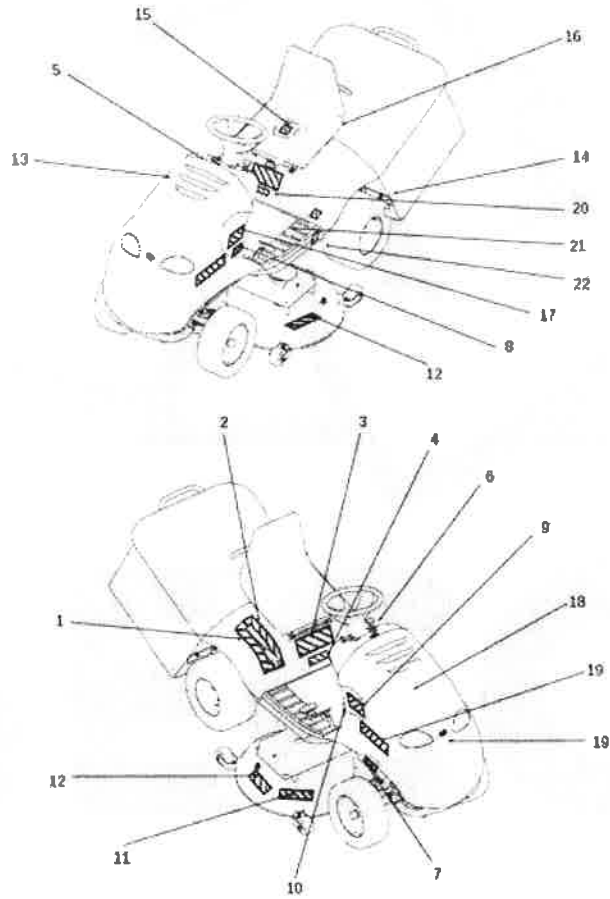

Model: KNG9A-15-0001
Group: KNG14-10-0004

Starjet labels

SECO

INDUSTRIES

ID	Name	Item code	No.	UOM
1	Decal 0-8732-410	N283292317	1	KS
2	Decal 0-8732-411	N283292318	1	KS
3	Label 0-8732-336	N283292228	1	KS
4	Label 0-8732-251 Slope	N283292159	1	KS
5	Label 0-8732-833	N283292698	1	KS
6	Label 0-8732-744	N283292607	1	KS
7	Label 0-8732-337	N283292223	1	KS
1	Label 1-8732-363 Brake	N283293029	1	KS
9	Label 0-8732-444	N283292327	1	KS
10	Label 0-8732-358 Safety	N283292230	1	KS
11	Label 0-8732-558 Noise	N283292436	1	KS
12	Label 0-8730-510	N283292121	2	KS
13	Label - battery warning 0-8730-52	N735411025	1	KS
14	Label 0-8732-214	N283292129	1	KS
15	Label 0-8732-780	N283292644	1	KS
16	Label 0-8730-509	N283292126	1	KS
17	Label 0-8732-841	N283292696	1	KS
18	Label - exhaust warning 0-8730-52	N735411026	1	KS
19	CUSTOM PACKAGE OF SELF-ADHESIVE	S532986013033	1	KS
19	CUSTOM PACKAGE OF SELF-ADHESIVE	S532986013063	1	KS
20	Not used in this performance	NK00000000	1	KS
21	Not used in this performance	NK00000000	1	KS
22	Label 0-8732-844	N283292702	1	KS