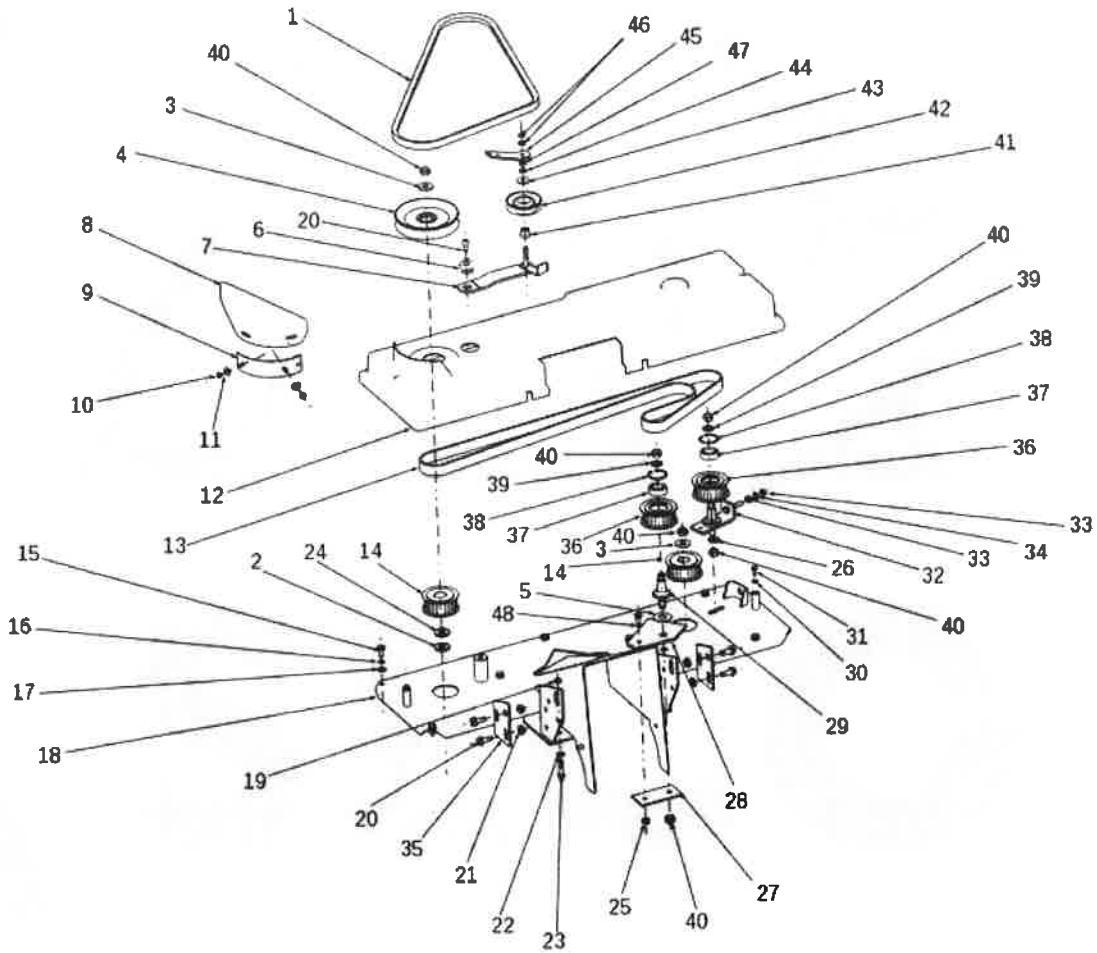

Model: KNG9A-15-0001
Group: KNG23-10-0001

Starjet mowing unit 2

SECO

INDUSTRIES

ID	Name	Item code	No.	UOM
1	V-belt B 17X1450 Li	N272731194	1	KS
2	washer	S532092208053	2	KS
3	Washer	S532092207273	2	KS
4	Pulley compl. 9-3325-242	N532150273	1	KS
5	Washer	S532092207703	1	KS
6	WASHER	S532092212293	1	KS
7	Holder complete	S532913422403	1	KS
8	Pulley cover 0-8534-203	N532150559	1	KS
9	Brace	S532985402733	1	KS
10	Nut M 6	N311129513	2	KS
11	Washer 6.6 Zinc	N311212516	2	KS
12	Belt Cover	N532150328	1	KS
13	Cogged belt 250K+K2000	N272211007	1	KS
14	Pulley 9-3371-293	N532150861	2	KS
15	Screw M8X20	N309503518	7	KS
16	Washer 8.4	N311210503	7	KS
17	Washer 8	N311214502	7	KS
18	MAIN BOARD HOLDER	S532985423483	1	KS
19	Nut M 8	N311129501	4	KS
20	Screw M10X25KL100 Ripp. V. DACROM	N309578529	4	KS
21	Nut M10 RIPP KL 10 BN 2798	N311129522	4	KS
22	Washer 8.4	N311210503	4	KS
23	Screw M 8X35	N309503543	4	KS
24	Washer 25X35X1	N311219497	5	KS
25	Nut M 8 DIN 6926 8 Zinc	N532150290	1	KS
26	Washer	S532092207533	1	KS
27	Reinforcement	S532092303963	1	KS
28	Reinforcement	S532096303973	1	KS
29	STUD 9-9312-271	N532150828	1	KS
30	Washer 6.6 Zinc	N311212516	2	KS
31	Screw M6X16	N309503508	2	KS
32	Foot compl.	S532914412323	1	KS
33	Nut M 8	N311150503	2	KS
34	Washer 8.4	N311210503	1	KS
35	Foot	S532113308933	2	KS
36	Pulley 28 Z 9-3371-313	N532150837	2	KS
37	Bearing 6203 2 RS C 66 IB	N324162098	4	KS
38	Lock ring 40	N311733079	2	KS
39	Washer 13	N311210505	2	KS
40	Nut M 12	N311129505	6	KS
41	Pin	S532093212633	1	KS
42	Pulley Compensa C-00237/2	N532150784	1	KS
43	Washer 9 Zinc	N311212508	1	KS