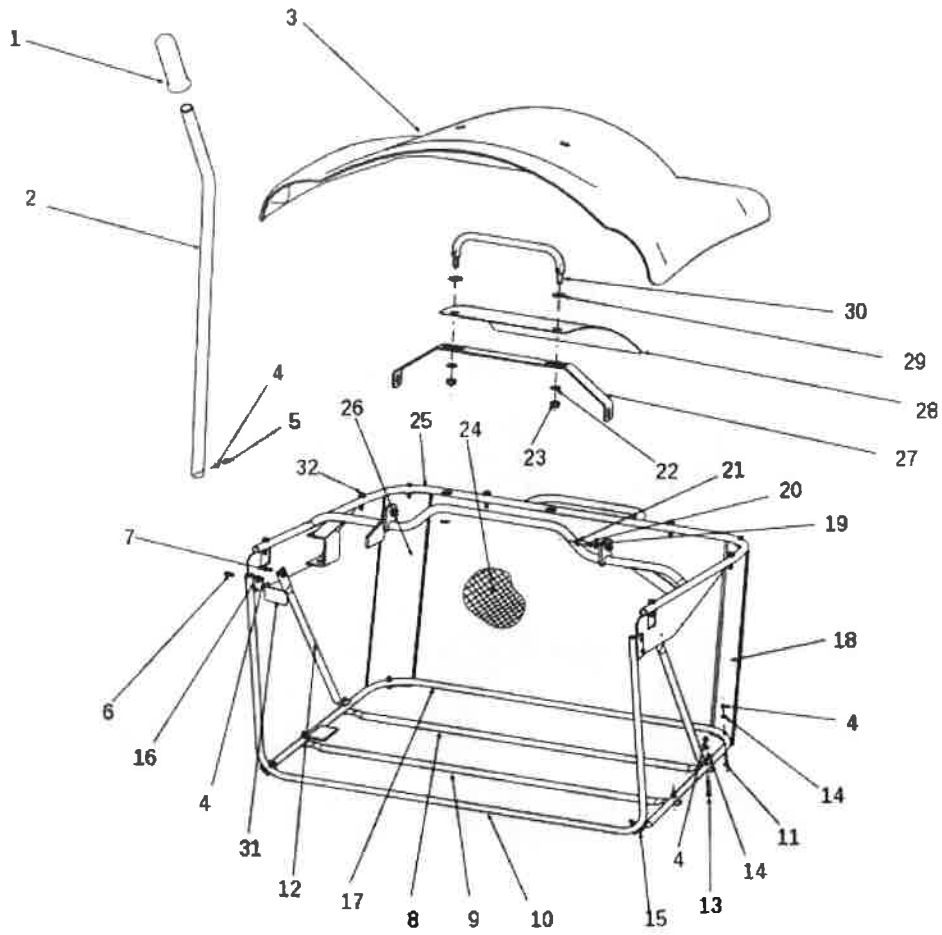

Model: KNG9A-15-0001
Group: KNG16-10-0001

Starjet grass collector

ID	Name	Item code	No.	UOM
1	Handle R/CM PR.25	N532150007	1	KS
2	Lever Dumping	S532074202013	1	KS
3	Collector Cover Red 0-7447-237 EF	N532150272	1	KS
4	Nut M5	N311129515	23	KS
5	Screw M 5X12	N309203548	1	KS
6	Screw M 5X16 Zinc	N309019514	4	KS
7	Screw M 5X16	N309203539	2	KS
8	Connecting tube	S532074262073	1	KS
9	Connecting brace	S532074262083	1	KS
10	Tube front 9-7444-203	N532150702	1	KS
11	Screw M 5X30	N309203555	10	KS
12	Brace	S532074262063	2	KS
13	Screw M 5X35	N309203556	2	KS
14	Washer 5.3	N311210501	18	KS
15	Screw M 5X25	N309203557	4	KS
16	Washer 5.5 Zinc DIN9021A	N311212514	10	KS
17	Tube bottom 9-7446-206	N532150704	1	KS
18	Reinforcement left	S532074422273	1	KS
19	Washer 8.4	N311210503	2	KS
20	Washer 8	N311214502	2	KS
21	Screw M8X20	N309503518	2	KS
22	Washer 10.5	N311210504	2	KS
23	Nut M 10	N311129502	2	KS
24	Grass bag 360 l 9-7432-206	N532150256	1	KS
25	Top chassis	N532151043	1	KS
26	Reinforcement right	S532074422263	1	KS
27	Brace 0-1540-805	N532150710	1	KS
28	Shield	S532085406193	1	KS
29	Washer 11 black	N311212040	2	KS
30	Handle compl. 9-1346-250	N532150709	1	KS
31	Spring 0-9740-222 Snapper	N532150947	1	KS
32	Screw ST 6.3X32 DIN 7504 K	N309315013	6	KS