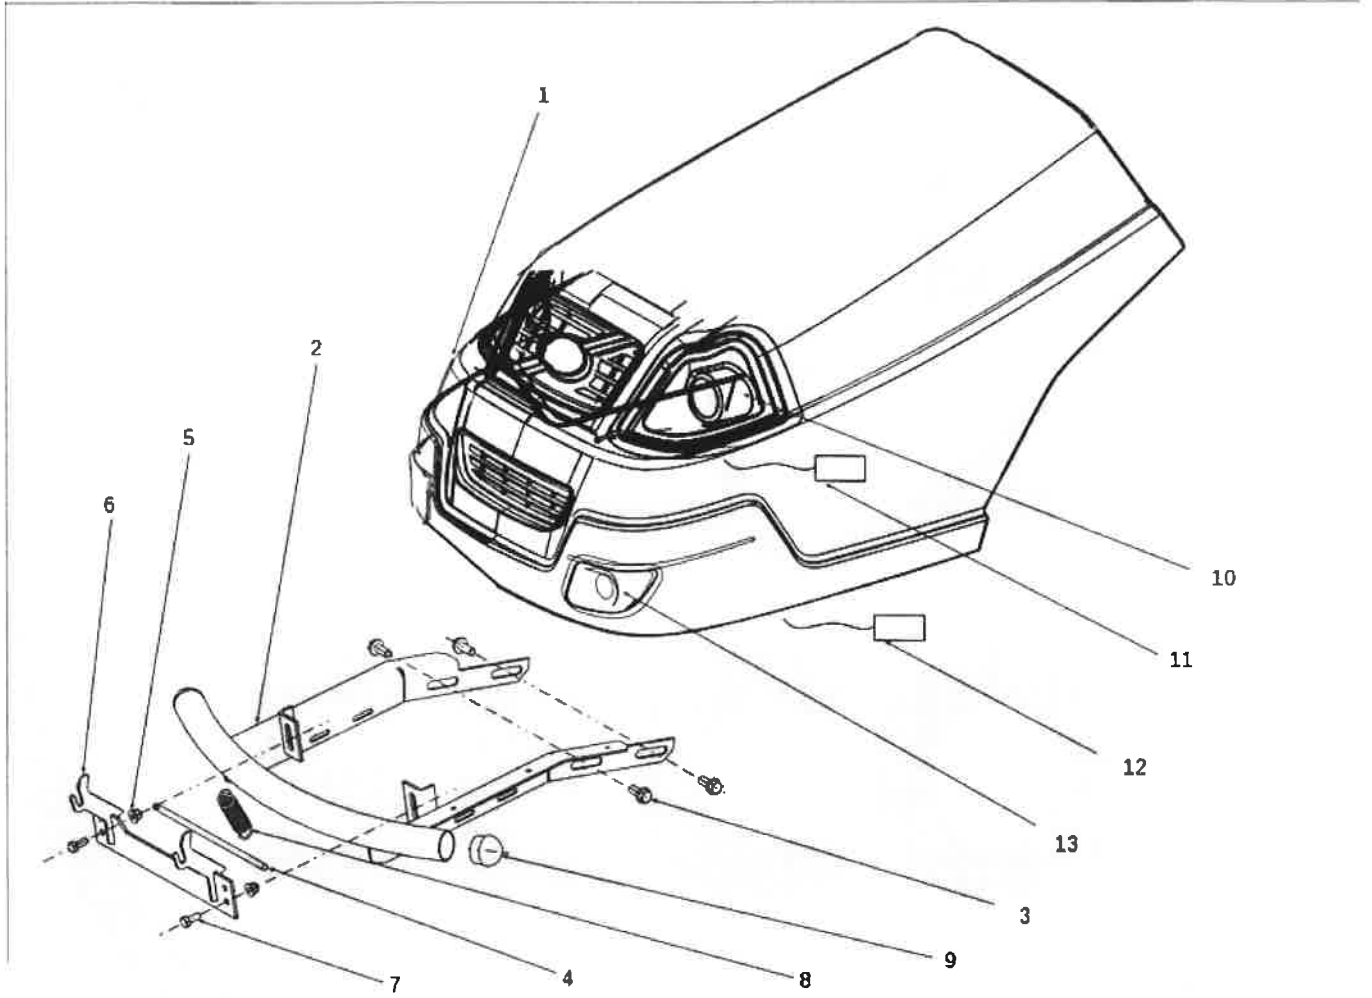

Model: KNG9A-15-0001
Group: KNJ21-10-0006

Starjet engine hood

SECO

INDUSTRIES

ID	Name	Item code	No.	UOM
1	Hood 9-1849-367 Volvo	N532151060	1	KS
2	Bumper	S532918452103	1	KS
3	Screw M10X25KL100 Ripp. V. DACROM	N309578529	4	KS
4	Safety bar	S532013102143	1	KS
5	Nut M 8 DIN 6926 8 Zinc	N532150290	2	KS
6	Hood holder	S532913403123	1	KS
7	Screw M 8X25	N309503512	2	KS
8	Spring 0-9746-472	N315231203	1	KS
9	Dished plug 40mm	N321841087	2	KS
10	Halogen lightbulb MR 16 PR.50MM 1	N347411002	2	KS
11	Screw cap 9-8316-619	N443953006	2	KS
12	Bulb harness 9-8316-605	N341271105	1	KS
13	Halogen lightbulb MR 11 PR.38MM 1	N347411003	2	KS