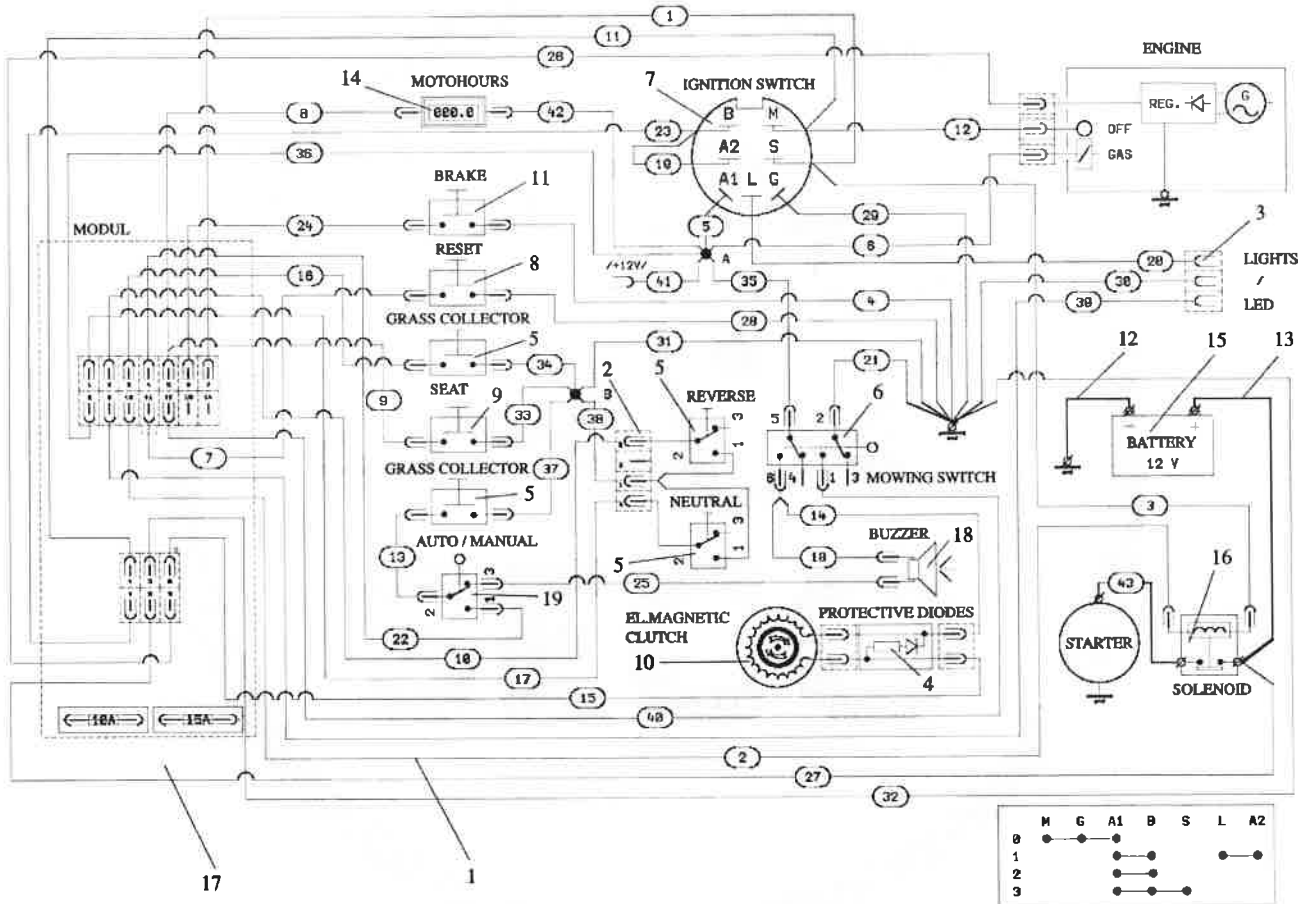

Model: KNG9A-15-0001
Group: KNJ13-15-0001

Starjet Electrical installation

SECO

INDUSTRIES

ID	Name	Item code	No.	UOM
1	Wiring harness KS0044064	N341271194	1	KS
2	Switches harness KS 004081	N341271193	1	KS
3	Light harness 9-8316-623	N341271169	1	KS
4	Protective diodes harness 9-8316-	N341271052	1	KS
5	Microswitch MKH 12 D 13-S1	N345359004	4	KS
6	Switch VDD2S001 9ZZCR 100	N345329023	1	KS
7	Switch box Delta 6900-47 P	N443861007	1	KS
8	Switch 1932.3413	N345329025	1	KS
9	Microswitch 6520 Delta	N345359005	1	KS
10	Elmag. clutch I-5217-38	N532151196	1	KS
11	Switch DELTA 6700-01B	N532150994	1	KS
12	Cable 9-8316-570	N341271021	1	KS
13	Cable 9-8316-624 solenoid+battery	N341271172	1	KS
14	Hour-meter SEN DEC DIGITAL	N443433003	1	KS
15	Battery 12V-24Ah dry,charged	N346211006	1	KS
16	Solenoid Trombetta 764-1221-210	N532151619	1	KS
17	Module KS 004062 AJ06/14	N341271187	1	KS
18	Buzzer PF 27 A 29 EP	N443312021	1	KS
19	Contact	N345329017	1	KS