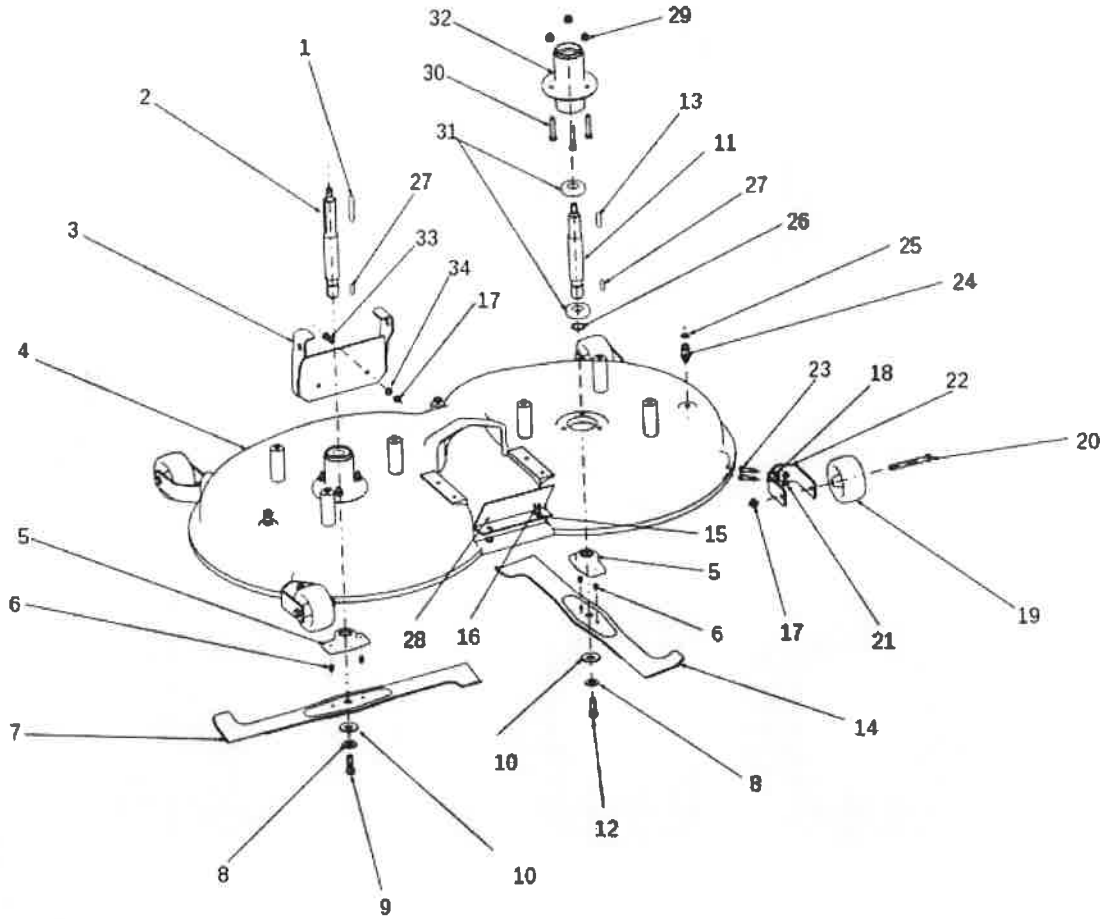

Model: KNG9A-15-0001
Group: KNG20-10-0001

Starjet mowing unit 1

SECO

INDUSTRIES

ID	Name	Item code	No.	UOM
1	TONGUE 8ex7x68	N311726088	1	KS
2	Shaft	S532038128123	1	KS
3	Holder complete	S532913413203	1	KS
4	Blades cover compl. 0-5047-209	S532050472093	1	KS
5	Flange	S532098212403	2	KS
6	Shear pin	S532093117363	4	KS
7	Rotary blade left (122)	S532050422593	1	KS
8	Washer	S532092207493	1	KS
9	Screw 0-9011-287 M10	N309599017	1	KS
10	Washer BN 806-40x16.3x2x3.1	N311219503	2	KS
11	Shaft	S532038128133	1	KS
12	Screw 0-9011-283 M10 Left	N309599008	1	KS
13	TONGUE 8e7x7x36	N311726089	1	KS
14	Rotary blade right (122)	S532050422603	1	KS
15	Washer 8	N311214502	2	KS
16	Screw M8X20	N309503518	2	KS
17	Nut M 8 DIN 6926 8 Zinc	N532150290	6	KS
18	Washer 8.4	N311210503	8	KS
19	Cutting wheel Etop 100-8,2	N532940128	4	KS
20	Screw M 8X90	N309501567	4	KS
21	Nut M 8	N311129501	8	KS
22	Wheel strap	S532013425163	4	KS
23	Screw M 8X30	N309503515	8	KS
24	Quick fastener 0-9026-246	N532150533	1	KS
25	Ring 10.78X2.62 NBR 70-SH	N273111057	1	KS
26	Lock ring 25	N311733014	2	KS
27	Key 6E7X6X28	N311726091	2	KS
28	HOLDER - COMPLETE	S532913312133	1	KS
29	Nut M 8 DIN 6926 8 Zinc	N532150290	6	KS
30	Screw M8X50	N532150289	6	KS
31	Bearing 6205 2 RS C 661B	N324162099	4	KS
32	Flange	S532038523833	2	KS
33	Screw M 8X30	N309503515	2	KS