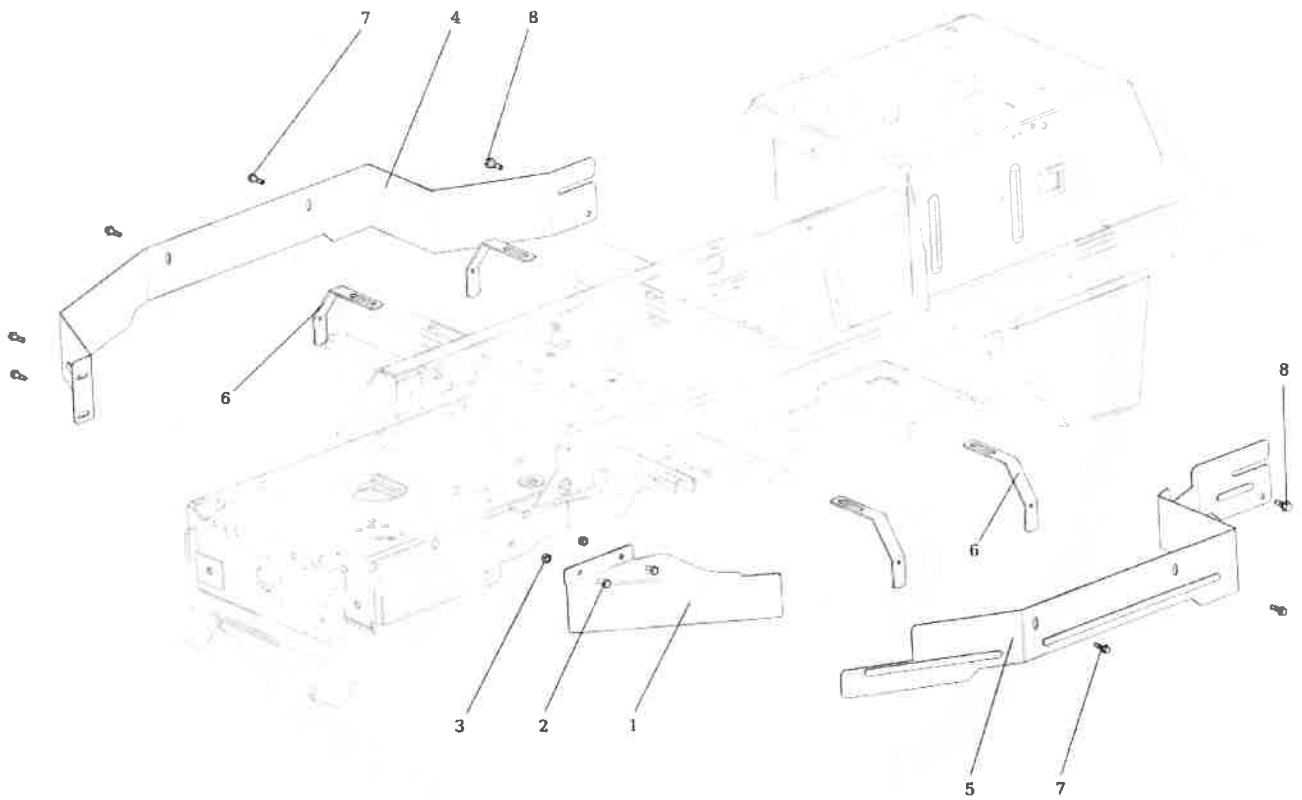

Model: KNG9A-15-0001
Group: KNJ28-12-0001

Starjet mowing unit no. 4 -covers

SECO

INDUSTRIES

ID	Name	Item code	No.	UOM
2	Screw M 6x12	N309503561	2	KS
3	Nut M 6	N311129513	2	KS
4	Cover right	S532085427303	1	KS
5	Cover left	S532085427313	1	KS
6	Holder	S532113404893	4	KS
7	Screw ST 5.5X19 BN 1880	N309315010	6	KS
8	Screw ST 6.3x19 DIN7504-K BN1880	N309315016	2	KS