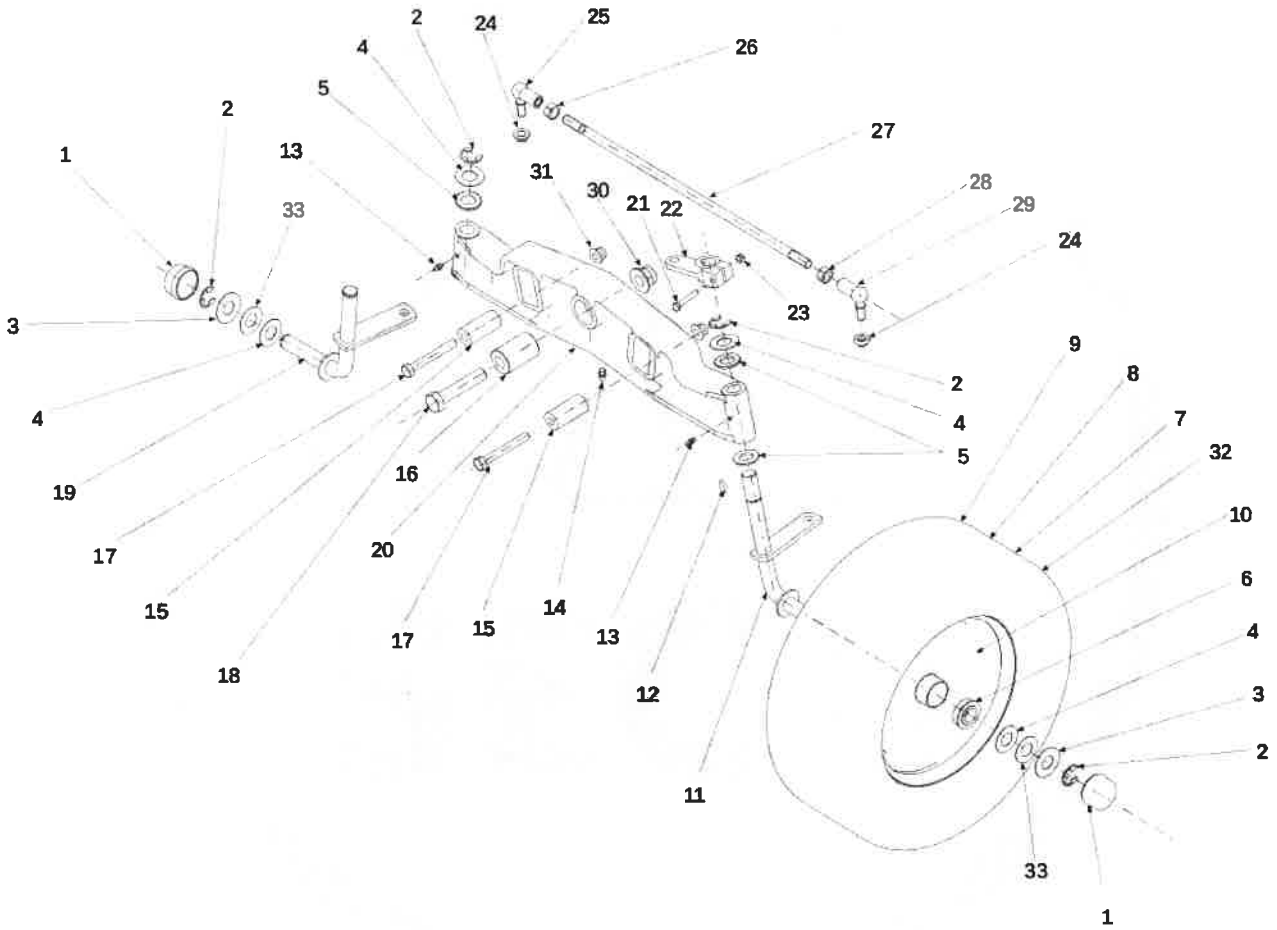

Model:

KNG9A-15-0001

Group:

KNJ03-10-0001

Starjet front axle

ID	Name	Item code	No.	UOM
1	Cover 0-8025-237	N532150915	2	KS
2	Lock ring 15	N311732008	4	KS
3	Washer	S532092208363	2	KS
4	Washer	S532092208383	4	KS
5	Washer 19	N311210514	4	KS
6	Front wheel bearing 3/4 Compensa	N324196019	4	KS
	Wheel front 16x6.5-8 Grassmaster	N532940164	2	KS
8	Tyre front 16/6,5x8 Multi trac	N274161023	2	KS
9	Valve complete	N000532135	2	KS
10	Wheel disc 16/650x8	N000532124	2	KS
11	Pin left	S532916432143	1	KS
12	Woodruff key 5e7X7.5	N311728003	1	KS
13	Lubricating head MK 6x1	N425111004	2	KS
14	Lubricating head MK 8x1	N425111016	1	KS
15	Spacer	S532195203533	2	KS
16	Pin	S532093202793	1	KS
17	Screw M 10X80	N309501527	2	KS
18	Screw M 8x90	N309501524	1	KS
19	Pin right	S532916432153	1	KS
20	Axle	S532016542063	1	KS
21	Screw M 6X40	N309203524	1	KS
22	Lever	S532080503603	1	KS
23	Nut M 6	N311129513	1	KS
24	Nut M 12 DIN 6923 8 Zinc. toothed	N311129521	2	KS
25	Angular joint 16 R DIN71802CS M12	N442073020	1	KS
26	Nut M 12	N311120504	1	KS
27	Connecting rod 0-9010-555	N532980126	1	KS
28	Nut M12 left	N311120539	1	KS
29	Angular joint 16 L DIN71802CS M12	N442073019	1	KS
30	Nut M 16 DIN 6926	N311129527	1	KS
31	Nut M 10 DIN 6926 Zinc	N311129523	2	KS
32	Tyre tube 16X6,5-8	N000532125	1	KS
33	Washer	S532092208153	6	KS