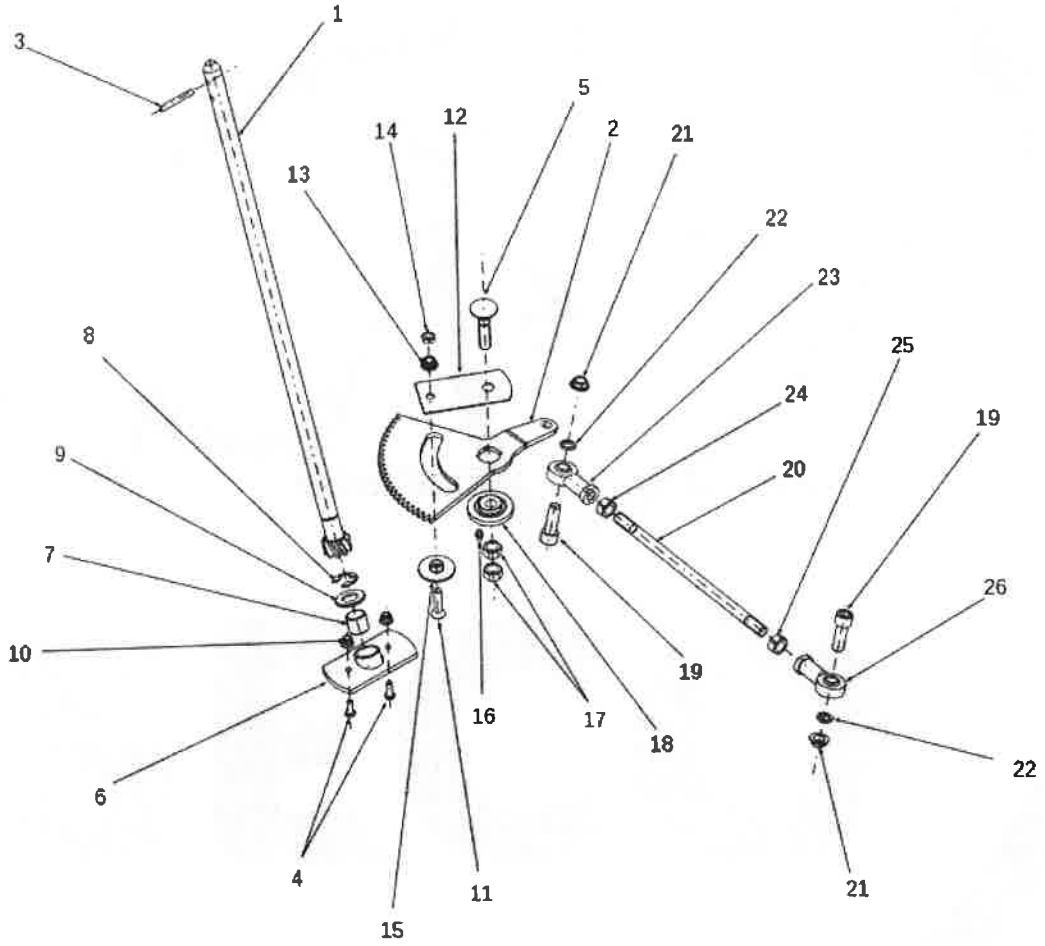

Model: KNG9A-15-0001
Group: KNJ05-11-0001

Starjet steering

SECO

INDUSTRIES

ID	Name	Item code	No.	UOM
1	Pinion complete	S532930252173	1	KS
2	Toothed segment	S532033322143	1	KS
3	Spring pin 6x45	N315238031	1	KS
4	Screw M 6X20	N309503548	2	KS
5	Screw M 12X55.8.8 A3L ISO 8677	N309019522	1	KS
6	Bearing	S532938542043	1	KS
7	Bushing 1920 KU	N323721002	1	KS
8	Lock ring 15	N311732008	1	KS
9	Washer 19	N311210514	1	KS
10	Nut M 6 DIN 6926	N311129525	2	KS
11	Screw M 8x35 DIN 7991 10.9 Zinc	N309578534	1	KS
12	Washer	S532113322803	1	KS
13	Nut M8 DIN 6923 8 Zinc. toothed	N311129520	1	KS
14	Nut M 8	N311120520	1	KS
15	Spacer	S532195202593	1	KS
16	Lubricating head MK 6x1	N425111004	1	KS
17	Nut M 12	N311150505	2	KS
18	Eccentric	S532080272033	1	KS
19	Screw M 12x40	N309543522	2	KS
20	Connecting rod 0-9010-566	N532980139	1	KS
21	Nut M 12 DIN 6923 8 Zinc. toothed	N311129521	2	KS
22	Washer 12	N311214504	2	KS
23	Joint head PHS 12 CN	N442073028	1	KS
24	Nut M 12	N311150505	1	KS
25	Nut M 12 L	N311150516	1	KS
26	Joint head PHS 12L CN	N442073029	1	KS