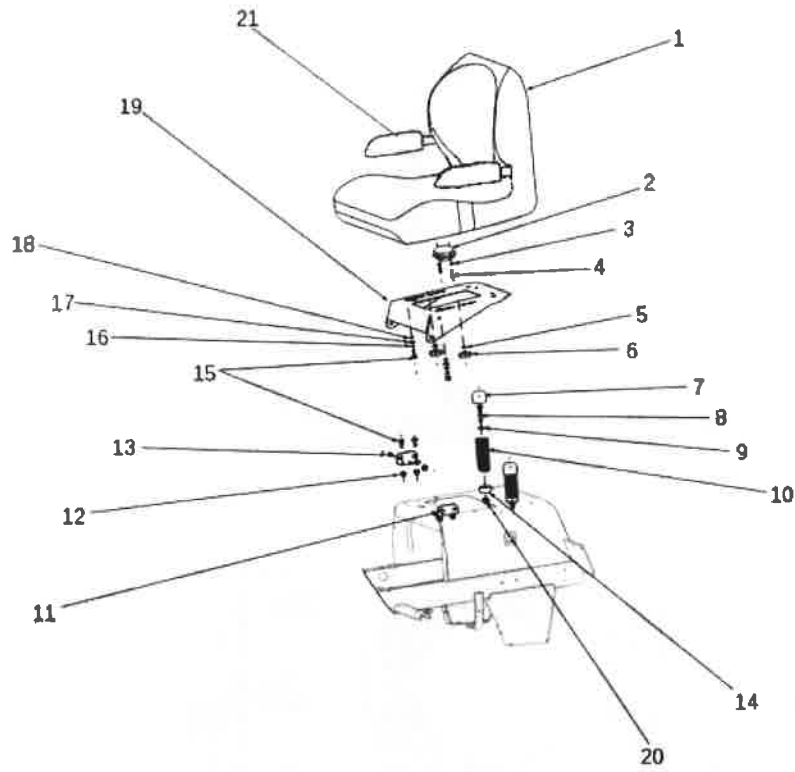

Model: KNG9A-15-0001
Group: KNG11-10-0001

Starjet hood 1

SECO

INDUSTRIES

ID	Name	Item code	No.	UOM
1	Seat SP 480 Milsco	N532150988	1	KS
2	Seat switch DELTA 6500-02	N532150990	1	KS
3	Not used in this performance	NK00000000	1	KS
4	Not used in this performance	NK00000000	1	KS
5	Washer 8.4 Zink	N311213503	2	KS
6	Stopping nut M8x18 PR.40 black	N532150213	2	KS
7	Cover 38/A PVC Black	N532150208	2	KS
8	Screw M8x45	N309503559	2	KS
9	Washer 9 Zinc	N311212517	2	KS
10	Spring 0-9746-434	N315231124	2	KS
11	Carrier holder	S532113402403B	2	KS
12	Nut M 8 DIN 6926 8 Zinc	N532150290	6	KS
13	Carrier screw 0-9016-427	N309599012	2	KS
14	Spacer	S532195203713	2	KS
15	Screw M8X20	N309503518	6	KS
16	Washer 8.4	N311210503	2	KS
17	Washer 8	N311214502	2	KS
18	Washer BN 739 8X12X2	N311219002	2	KS
19	Seat carrier	S532018472433	1	KS
20	Nut M 8	N311129501	2	KS
21	Arm rests C 7494 BS	N532150989	1	SD