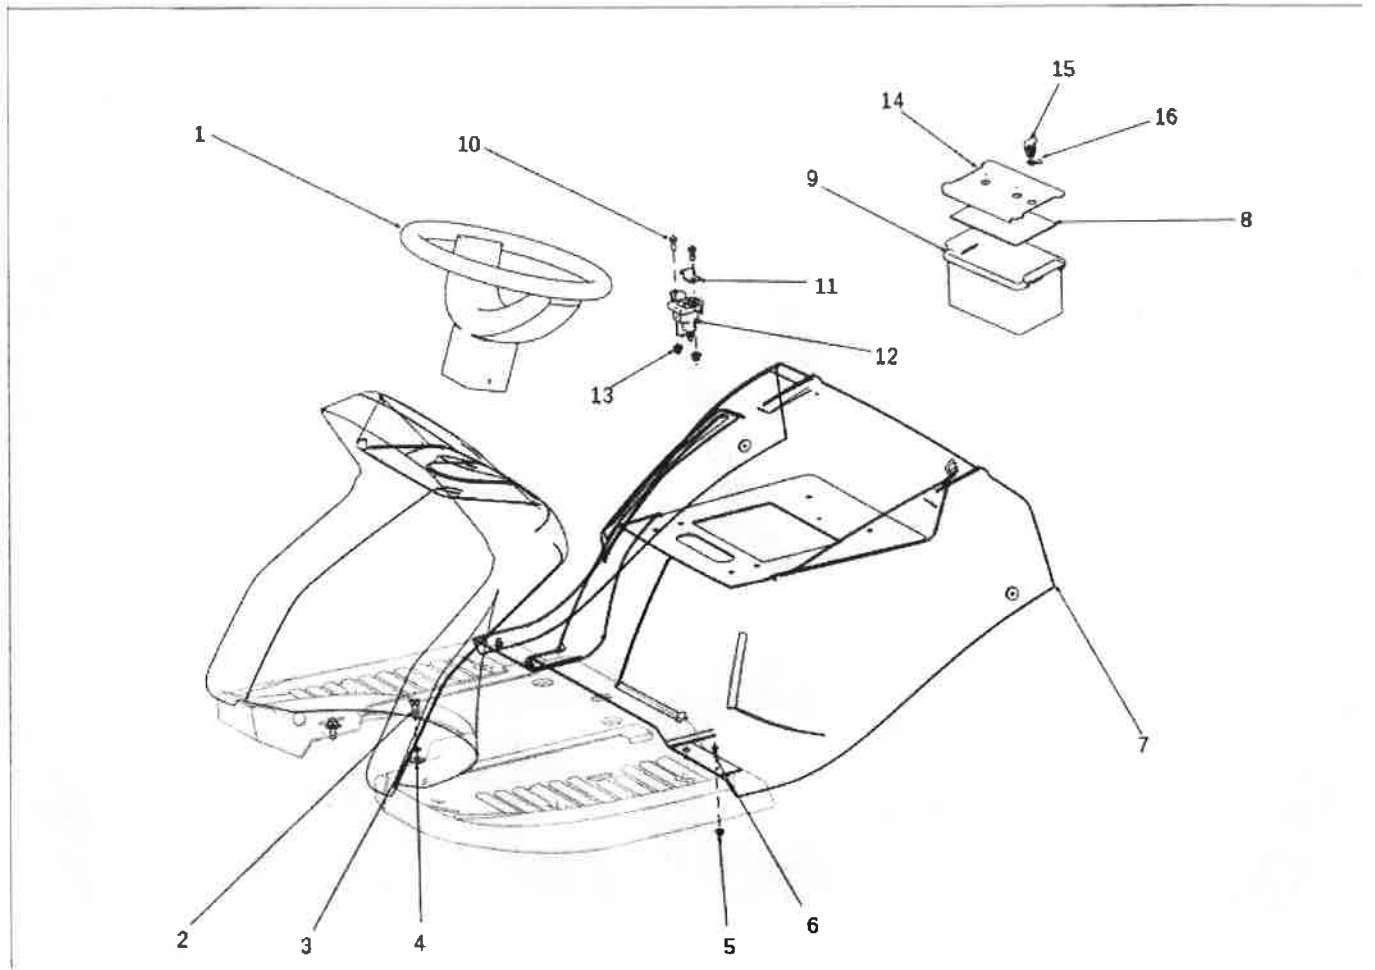

Model: KNG9A-15-0001
Group: KNG12-10-0001

Starjet hood 2

SECO

INDUSTRIES

ID	Name	Item code	No.	UOM
1	Steering wheel Cobo 0032 0381	N443821006	1	KS
2	Screw M 8X25	N309503512	2	KS
3	Washer 9 Zinc	N311212517	2	KS
4	Washer 8	N311214502	2	KS
5	Nut M 5 DIN 6926 Zinc	N311129524	4	KS
6	Screw M 5x16 ISO 7380 8.8	N309578532	4	KS
7	Double Fender 0-1847-383	N532150637	1	KS
8	WASHER 1-9930-341 T3	N273192029	1	KS
9	TOOL BOX	S532086422353	1	KS
10	Screw M6X16	N309503508	2	KS
11	Clamp	S532113413453	1	KS
12	Solenoid Trombetta 764-1221-210	N532151619	1	KS
13	Nut M 6 DIN 6926	N311129525	2	KS
14	LID	S532086422343	1	KS
15	BUTTON CM-1-2B101-1B SOUTHCO	N532150735	1	KS
16	ARM CM-C610 SOUTHCO	N532150734	1	KS
17	Cover 0047.0145	N532151071	1	KS