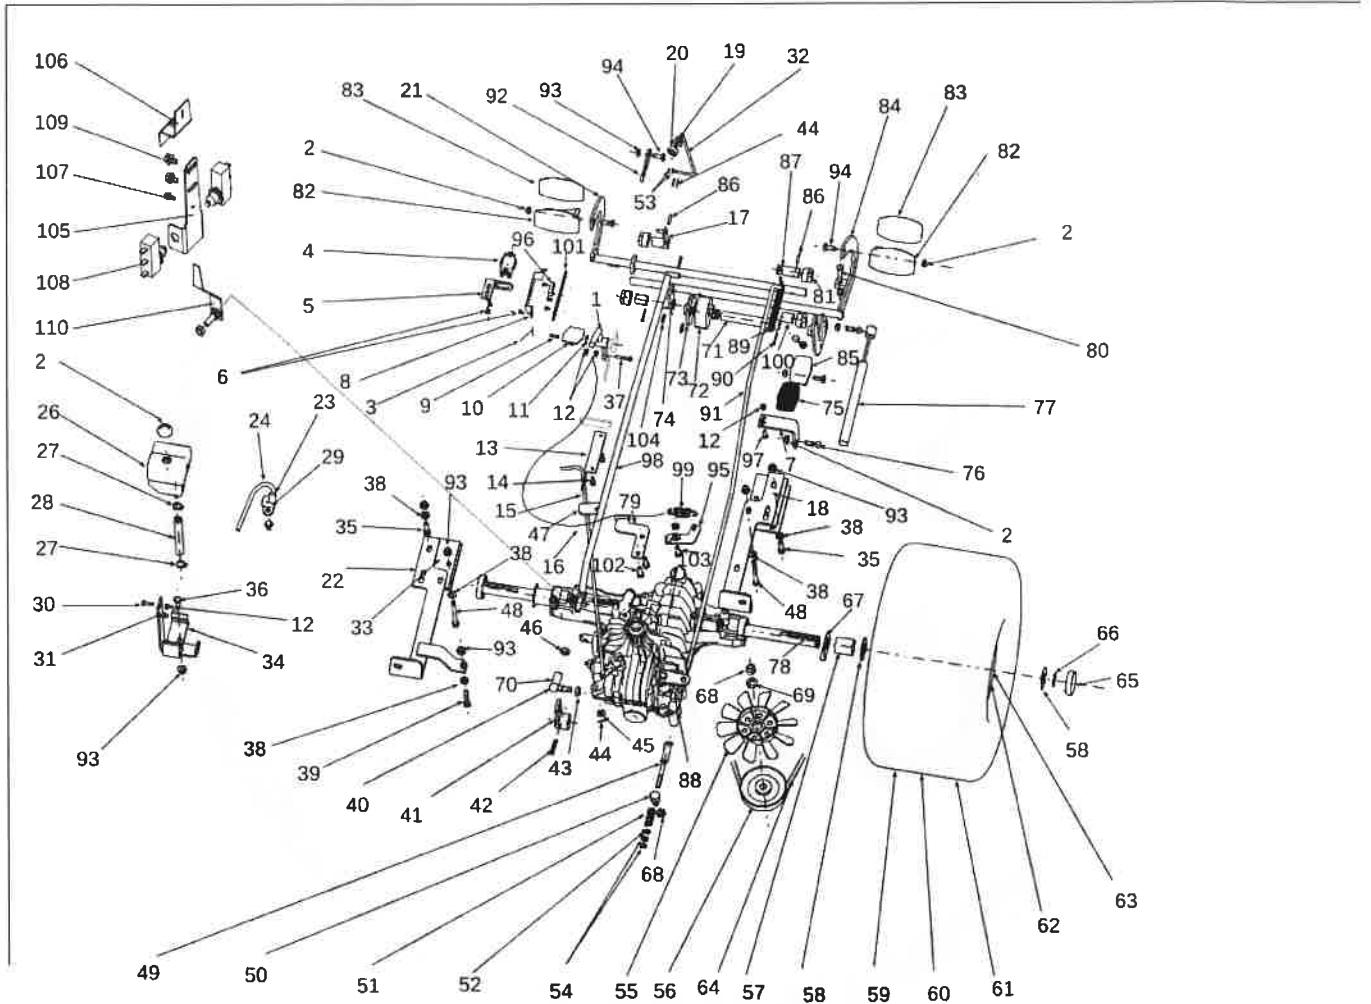

Model: KNG9A-15-0001

Group: KNG18-15-0001

Brake and drive control K62

SECO

INDUSTRIES

ID	Name	Item code	No.	UOM
1	Not used in this performance	NK00000000	1	KS
2	Nut M 8	N311129501	5	KS
3	Not used in this performance	NK00000000	1	KS
4	Switch DELTA 6700-01B	N532150994	1	KS
5	Switch holder	S532113405003	1	KS
6	Screw ST 4,2X13 DIN7504-K BN1880	N309315012	2	KS
7	HOLDER	S532014408573	1	KS
8	Not used in this performance	NK00000000	1	KS
9	Not used in this performance	NK00000000	1	KS
10	Not used in this performance	NK00000000	1	KS
11	Not used in this performance	NK00000000	1	KS
12	Nut M 6	N311129513	4	KS
13	COVER	S532113308233	1	KS
14	Screw ST 5.5X19 BN 1880	N309315010	2	KS
15	PULL ROD BYPASS K 66 0-8041-296	N532150722	1	KS
16	Not used in this performance	NK00000000	1	KS
17	Foot complete	S532980365363	1	KS
18	Holder	S532113403863	1	KS
19	Washer 0-9620-392 T5	N273192027	1	KS
20	Rotary button black Nylon KTSR	N532150993	1	KS
21	Brake pedal	S532980442503	1	KS
22	LEFT HOLDER - COMPLETE	S532913368523	1	KS
23	NUT M 8X1	N311120538	1	KS
24	Pipeline	S532082402163	1	KS
25	Bleeder Valvel 1A 6320-24250	N532150374	1	KS
26	Expansion tank 0-2766-212 K 62	N532150916	1	KS
27	Hose clip 10-16mm Zinc	N548241016	2	KS
28	GAS - OIL HOSE	S532199202423	1	KS
29	Aluminium Fitting	S532082472073	1	KS
30	Screw M 6X20	N309503548	4	KS
31	TANK HOLDER	S532113414193	1	KS
32	Parking brake rod 9-8042-228	N532980140	1	KS
33	WASHER	S532013312113	4	KS
34	TANK HOLDER 1A 6320-84951	N532150375	1	KS
35	Screw M 8X35	N309503543	4	KS
36	Screw M 8X16	N309503517	1	KS
37	Not used in this performance	NK00000000	1	KS
38	Washer 8.4	N311210503	5	KS
39	SCREW M 8X55	N309201519	1	KS
40	Zinc Angle Joint 16Din	N442073003	1	KS
41	LEVER - COMPLETE	S532929462053	1	KS
42	Spindle 3.2x25	N311338517	3	KS
43	Nut M 10 DIN 6923 8 Zinc. toothed	N311129516	1	KS